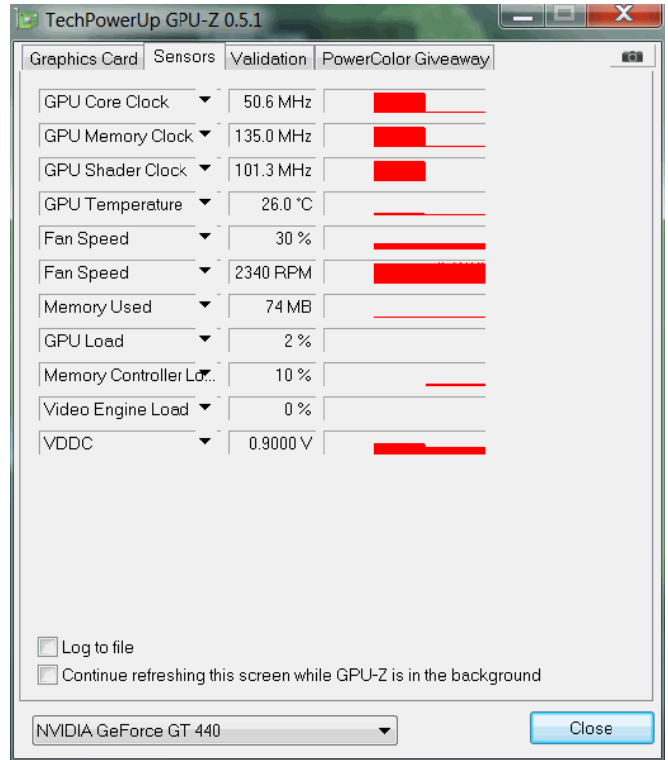

Idle Temperature: 26°C