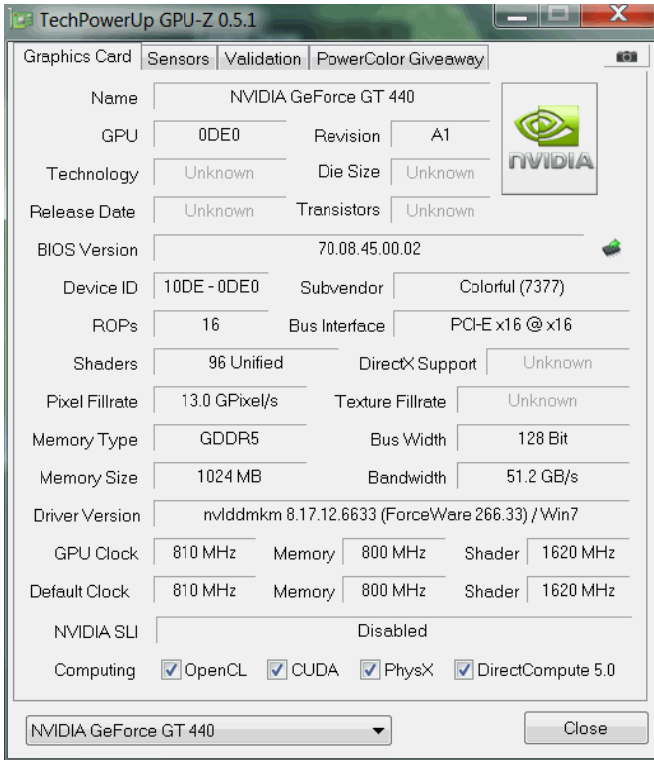

GPU-Z and FurMark Reference:

GPU-Z of 440: Graphics Card